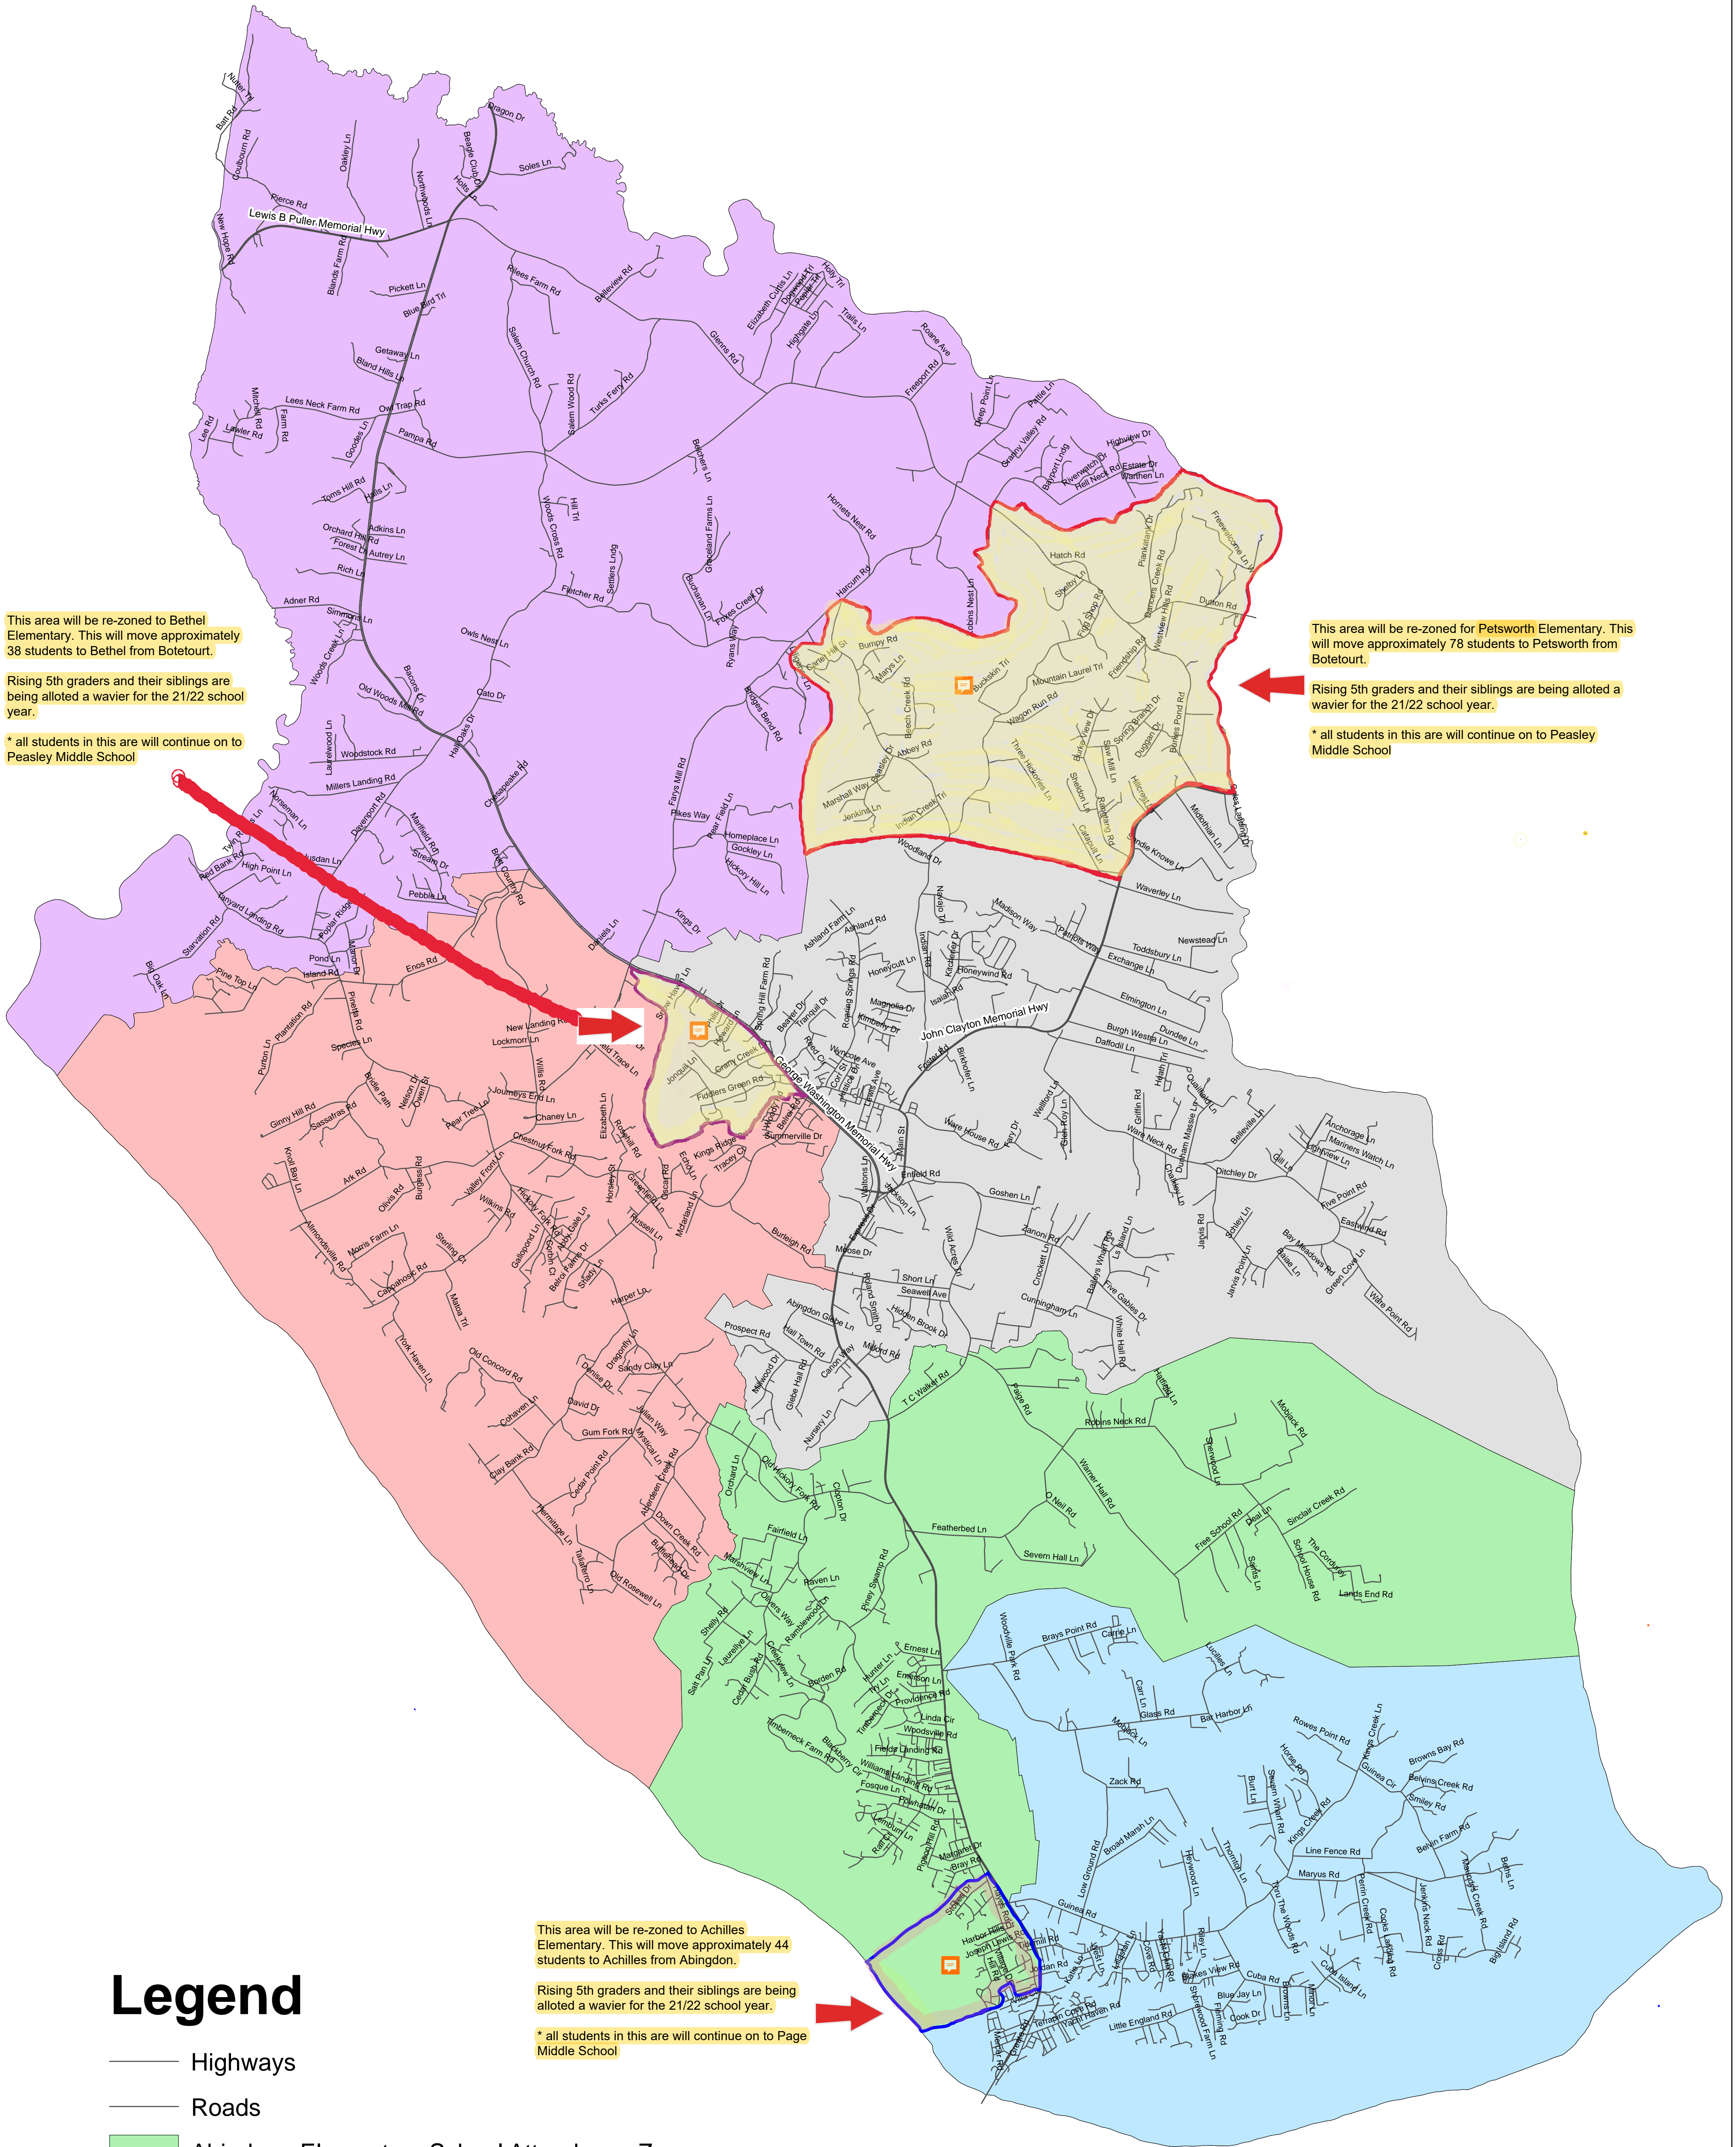

# New Elementary Zone Lines 2021/2022

This area will be re-zoned to Bethel Elementary. This will move approximately 38 students to Bethel from Botetourt.

Rising 5th graders and their siblings are being allotted a wavier for the 21/22 school year.

\* all students in this area will continue on to Peasley Middle School

This area will be re-zoned to Petsworth Elementary. This will move approximately 78 students to Petsworth from Botetourt.

Rising 5th graders and their siblings are being allotted a wavier for the 21/22 school year.

\* all students in this area will continue on to Peasley Middle School

This area will be re-zoned to Achilles Elementary. This will move approximately 44 students to Achilles from Abingdon.

Rising 5th graders and their siblings are being allotted a wavier for the 21/22 school year.

## Legend

- Highways
- Roads
- Abindgon Elementary School Attendance Zone
- Achilles Elementary School Attendance Zone
- Bethel Elementary School Attendance Zone
- Botetourt Elementary School Attendance Zone
- Petsworth Elementary School Attendance Zone